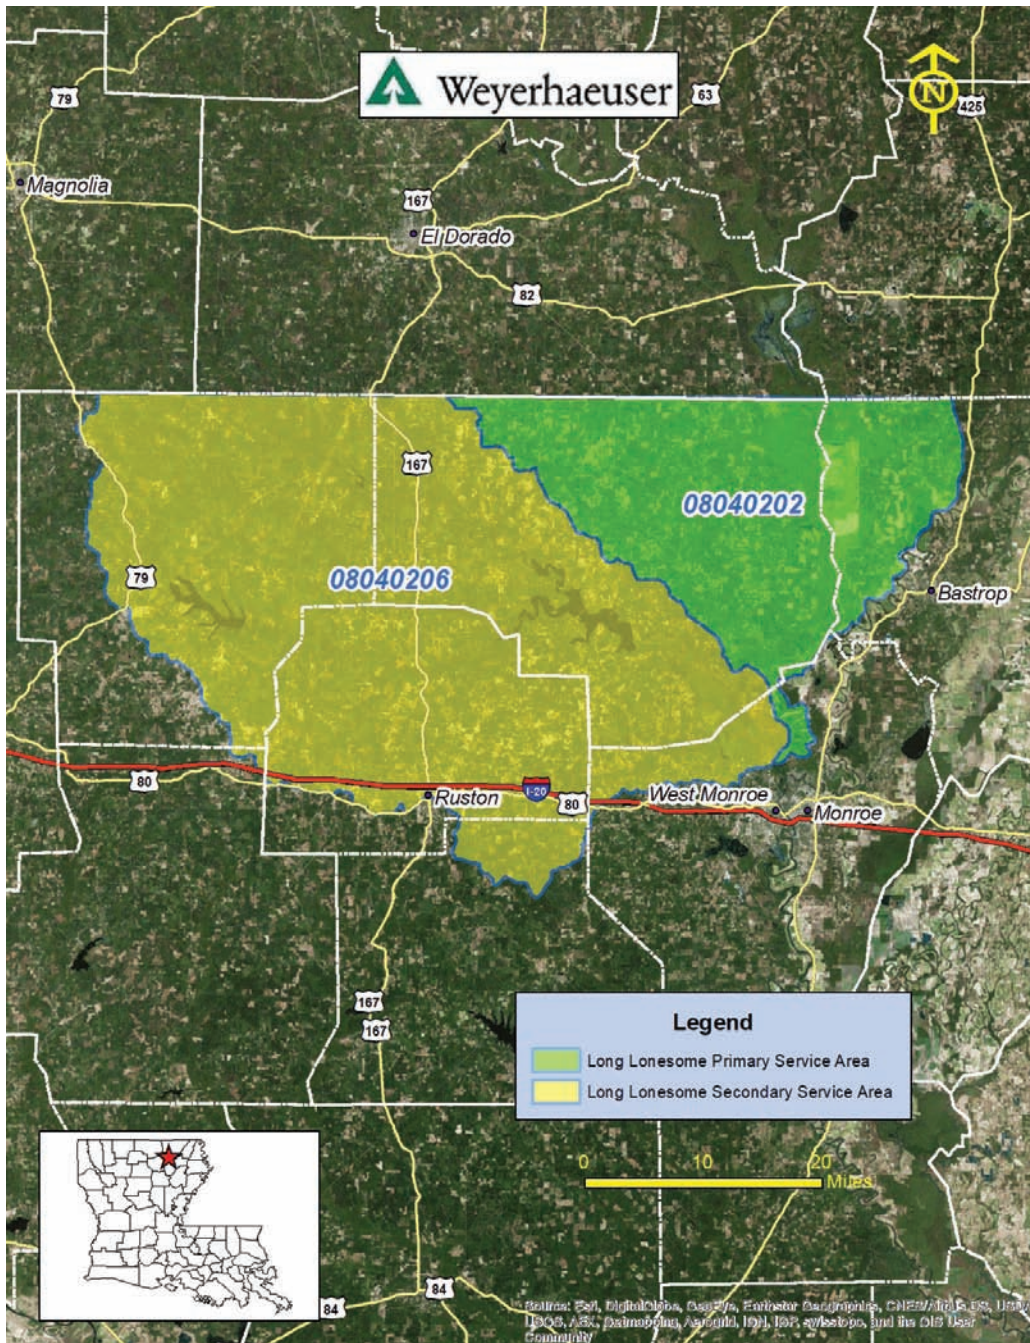

Bank: LONG LONESOME - *Bottomland Hardwood*

Location: Morehouse Parish, LA

Acreage: +/- 613 acres

Purpose: Restoring 552 acres of intensively managed, bedded pine plantations to native bottomland hardwood forest; preserving 46 acres of existing bottomland hardwood forest and nine acres of uplands