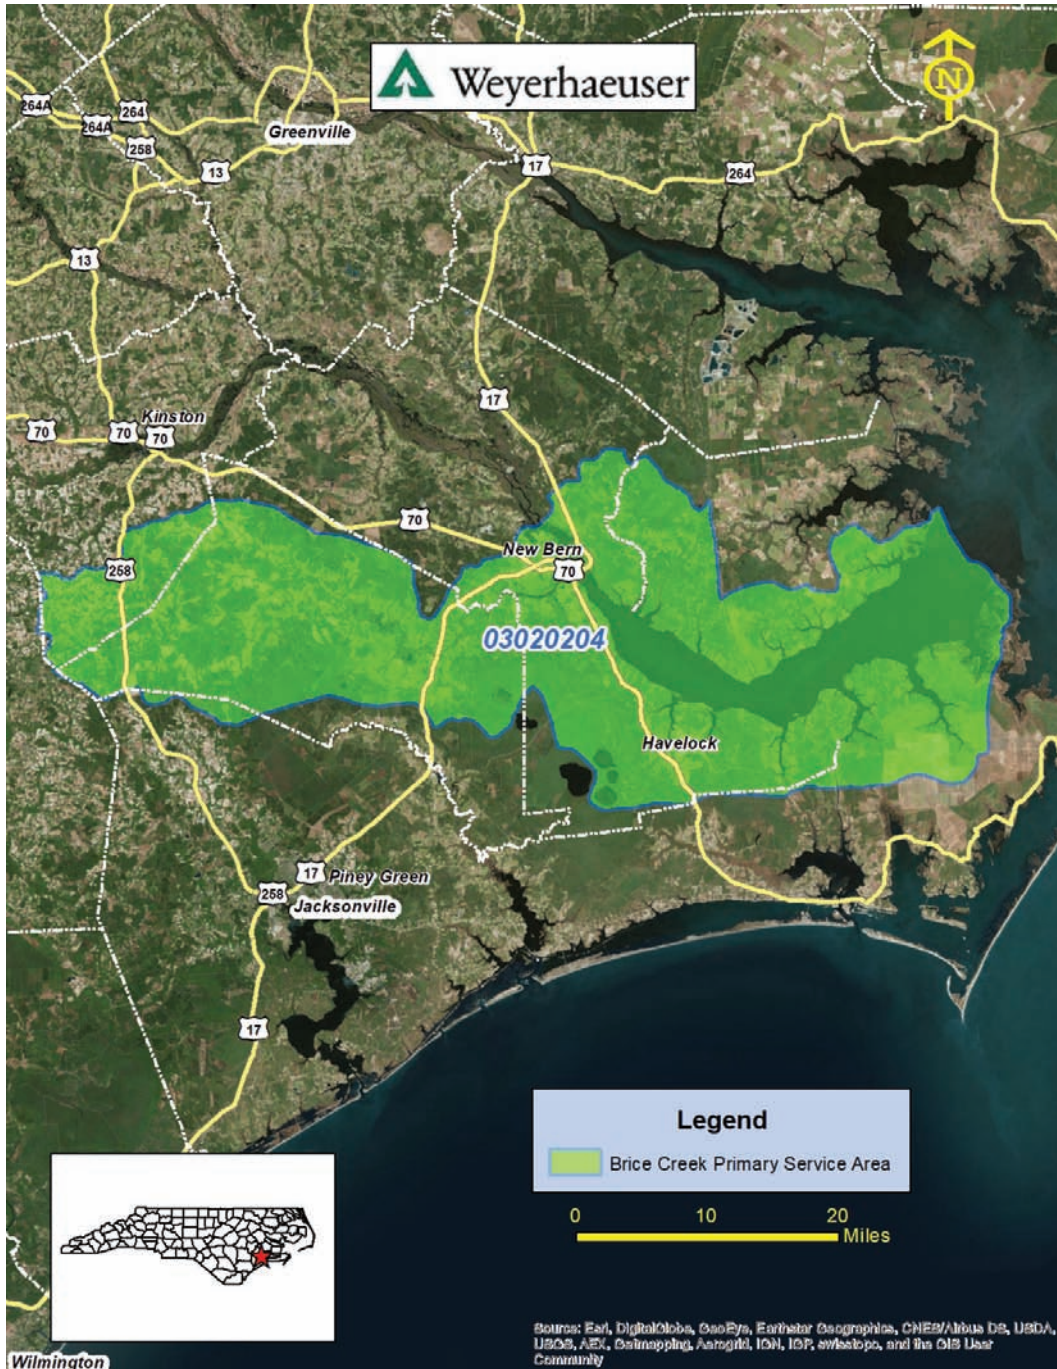

# Bank: BRICE CREEK - Non-Riparian

The Brice Creek Mitigation Bank is located in Craven County and is a bottomland hardwood bank comprised of 636 acres. The bank is restoring 473 acres and enhancing 163 acres of intensively managed pine plantations to native non-riparian wet and swamp bottomland hardwood forest.

**State:** North Carolina

**Primary HUC:** 03020204

**Primary Service Area:** Lower Neuse

Weyerhaeuser